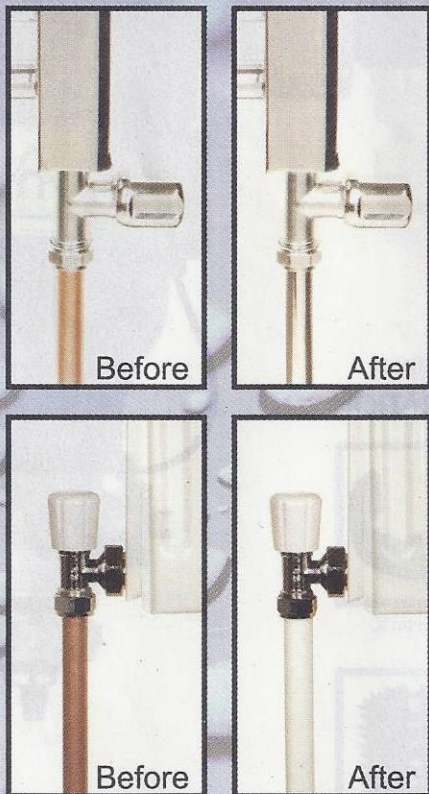

Talon®

The UK's No.1
uPVC Cover Profile
Manufacturer

SNAPPIT

White and Chrome Effect uPVC profile - the perfect companion for unsightly radiator tails.

Available in 200 mm, 1 m and 2.5 m lengths

0845 095 2828
www.talon.co.uk

Circle P442 or text P442 to 62244 or scan QR code on page 96

Visit us during the
Toolfair/Elex
show on
Stand no. D2
8th & 9th Nov.
2012